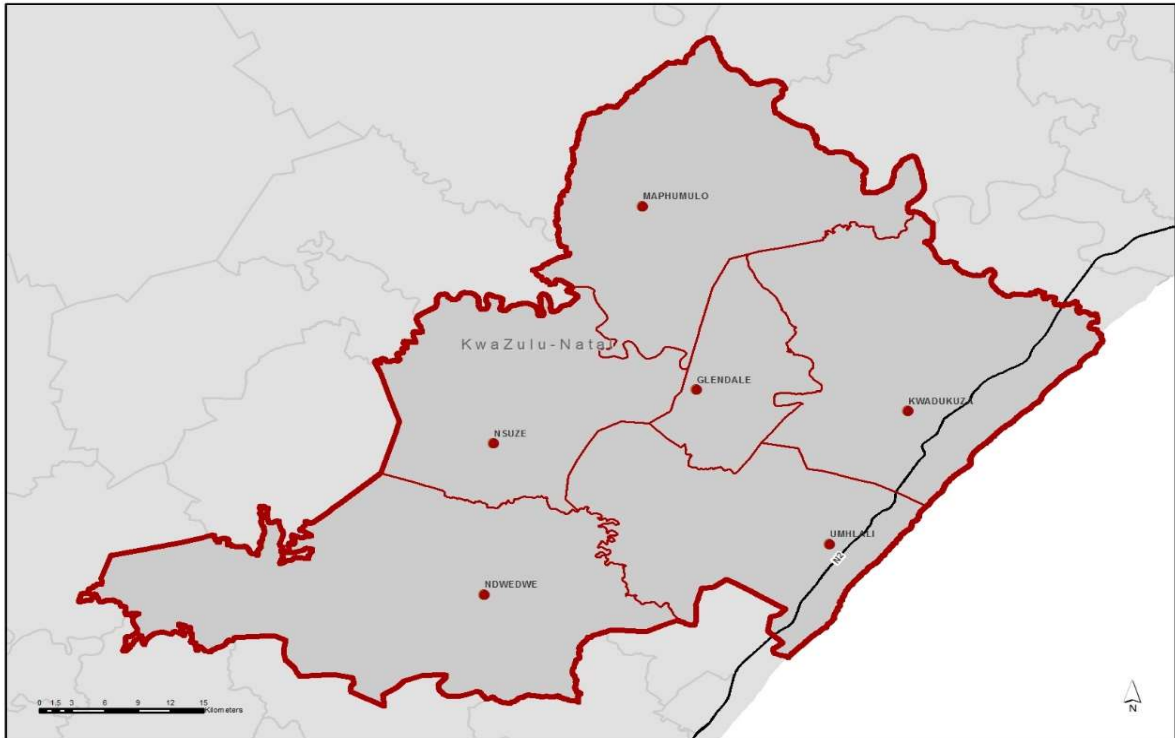

Kwadukuza

1 Area Information

Estimated number of Households & Population:

<i>Number of households:</i>	118,967
<i>Population:</i>	489,380

Estimated motorised vehicle & accident information

<i>Registered vehicles:</i>	66,889
<i>Unlicensed vehicles:</i>	1,497
<i>Un-roadworthy vehicles:</i>	2,811
<i>Road Accidents:</i>	4,800
<i>Fatal transport Accidents:</i>	96

2 Summary

118,967 estimated households and a total estimated population of 489,380

0-4 years is the dominant age within this area

The dominant employment sector for this area is the not economically active sector

The dominant gender for this area is female

The dominant education level for this area is some secondary education

The dominant language for this area is IsiZulu

The dominant race for this area is Black

Number of registered vehicles for this area is estimated at 66,889

Number of fatal transport crashes within this this area per annum is estimated at 96