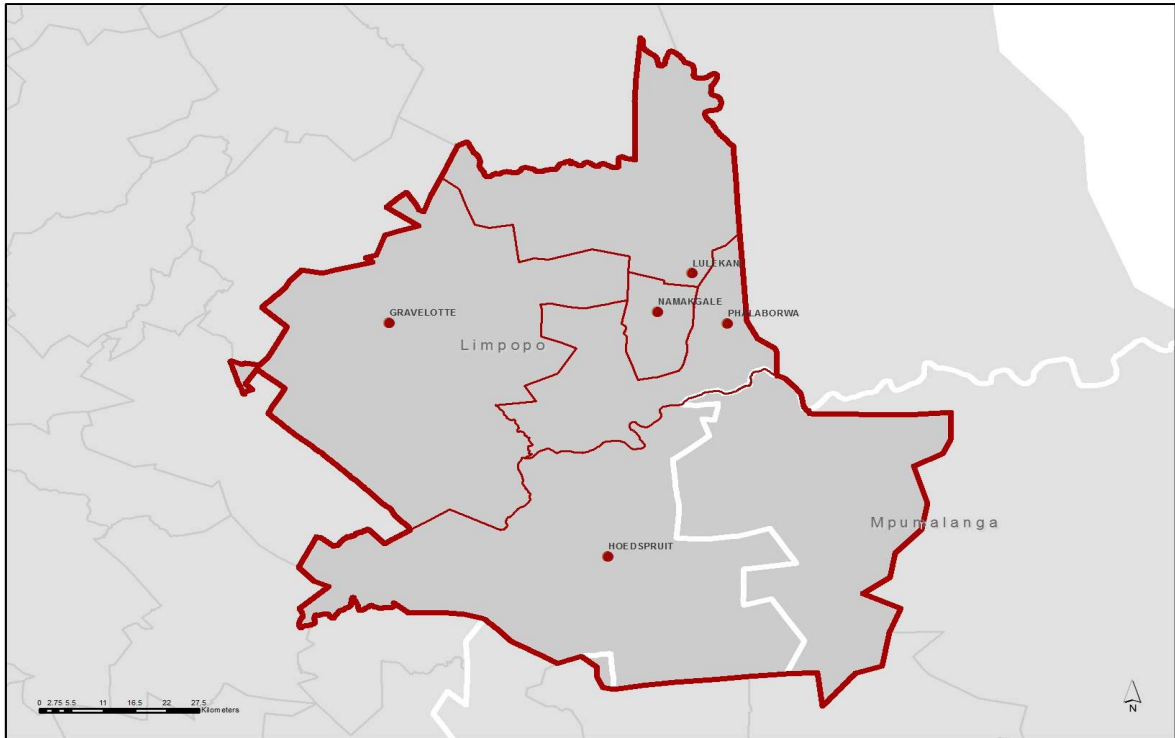

## Phalaborwa

### 1 Area Information

#### **Estimated number of Households & Population:**

<b>Number of households:</b>	65,378
<b>Population:</b>	252,497

### 2 Summary

65,378 estimated households and a total estimated population of 252,497

0-4 years is the dominant age within this area

The dominant employment sector for this area is the not economically active sector